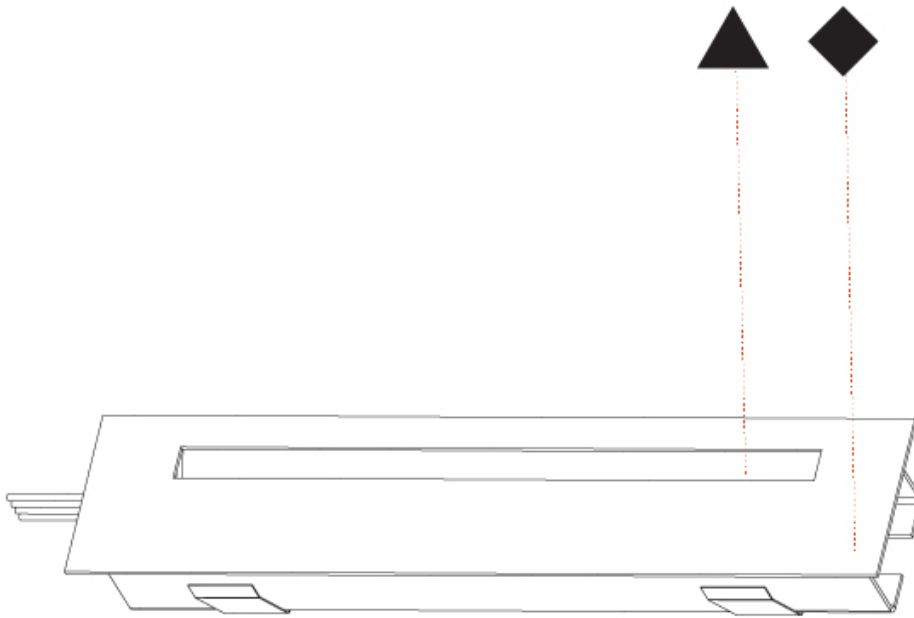

DELIGHT STRING STEP RECESSED

A35700-

PROJECT	_____
TYPE	_____
SPECIFIER	_____
QUANTITY	_____
DATE	_____